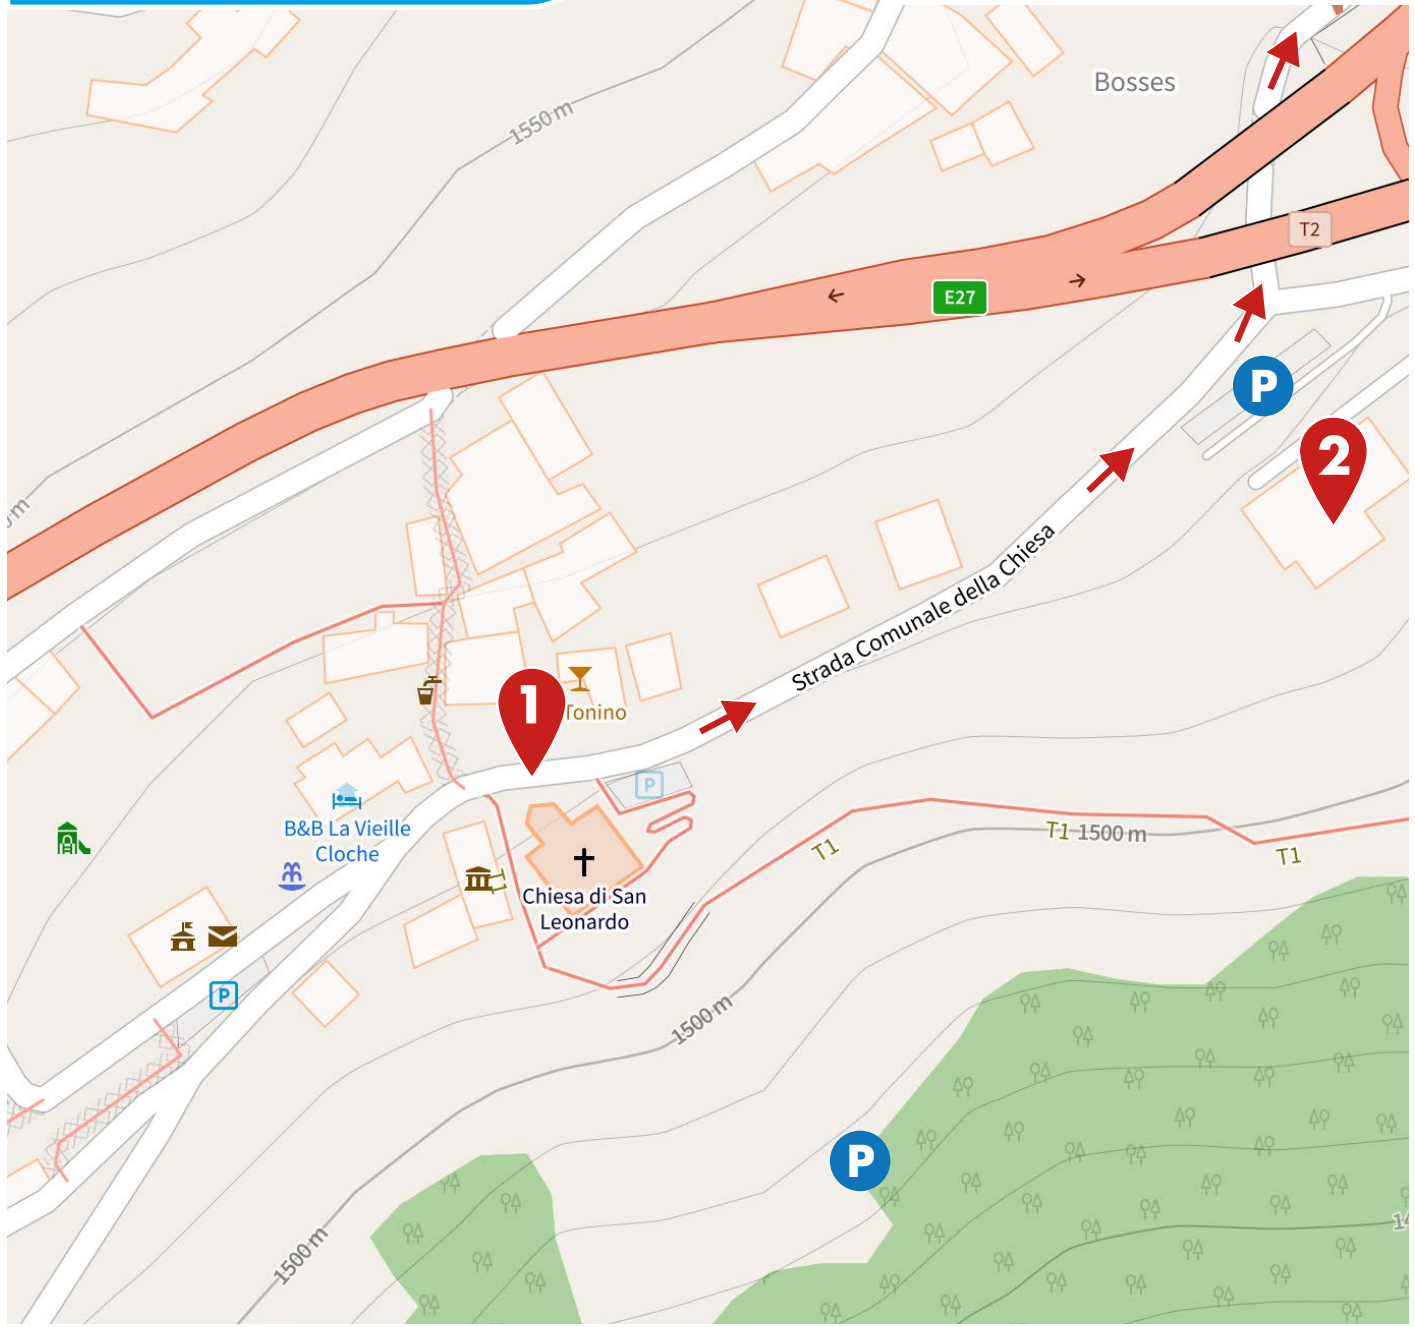

Saint-Rhémy-en-Bosses (1.385 m)

← RACE ROUTE P PARKING

TOR30 Passage au Malatrà

September 14th 2024 - h10:00 am

1 **Châteaux de Bosses**
• START LINE TOR130 Passage au Malatrà

2 **Primary School**
• Bibs delivery, BAG DROP